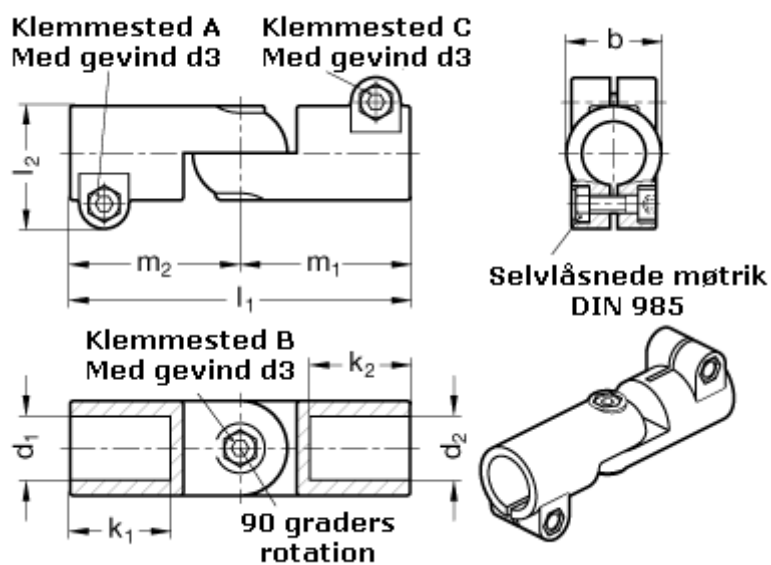

Article number: 20286B42B40S2SW

Description: E+G Swivel clamp connector joint  
GN286-B42-B40-S-2-SW

## Measures

|              |             |
|--------------|-------------|
| $b = 65$     | $m_1 = 115$ |
| $d_1 = B42$  | $m_2 = 115$ |
| $d_2 = B40$  |             |
| $d_3 = M10$  |             |
| $k_1 = 74.0$ |             |
| $k_2 = 74.0$ |             |
| $l_1 = 230$  |             |
| $l_2 = 77.5$ |             |